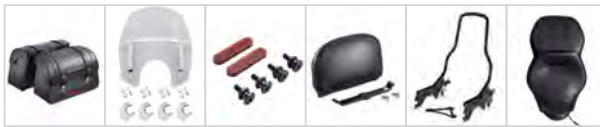

NEW PRODUCT CATALOG '23

Packages

Detachables Saddlebags   Compact 14" Windshield   HoldFast Docking Hardware Kit   Passenger Backrest Pad   HoldFast Sissy Bar Upright   Sundowner Seat

Touring Package – Street Bob

Kickstart your customization journey and make it as seamless as possible with the Touring Custom Package from H-D® Genuine Parts & Accessories. Ready to roam. A Street Bob® motorcycle equipped for a longer road, with added comfort for rider and passenger. Detachable luggage, sissy bar and windshield for a quick conversion back to cruiser mode.

- Includes: H-D® Detachables™ Saddlebags and turn signal relocation kit, HoldFast Docking Hardware Kit, HoldFast Sissy Bar Upright, Passenger Backrest Pad, Sundowner® Seat, Wind Splitter Quick-Release Compact 14 in. Windshield
- Available exclusively in Dealerships – See your Dealer for details
- Package may include additional components not pictured

Part Number: 50700093

Fits '18-later FXBB and FXBBS models. Seat width 14.25"; passenger pillion width 10.0".