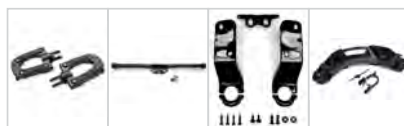

End Game Rider Footpegs   Flat-Out Bar   Fairing Support Kit   Inner Fairing Audio Kit

Coastal Package – Low Rider ST

Kickstart your customization journey and make it as seamless as possible with the Coastal Custom Package from H-D® Genuine Parts & Accessories. High-performance audio combined with West Coast style details make for a soulful ride.

- Includes: Endgame Rider Footpegs, Flat-Out Bar- Black, Low Rider ST Tip-over Bar Bracket, H-D® Audio by Rockford Fosgate® - Inner Fairing Audio Kit
- Available exclusively in Dealerships – See your Dealer for details
- Package may include additional components not pictured

Part Number: 50700097

Fits '22-later FXLRST models.