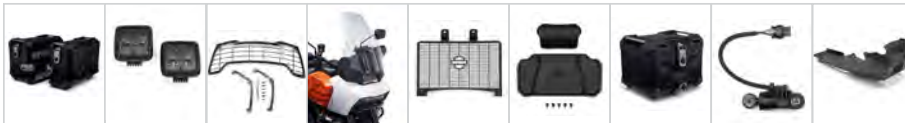

NEW PRODUCT CATALOG '23

Packages

Aluminum Side Cases   Daymaker LED Auxiliary Lights   Headlight Guard   18" Windshield Kit   Radiator Shield   Passenger Backrest Pad   Aluminum Top Case   Screamin' Eagle Quick Shifter   Skid Plate

Ultimate Trekker Package – Pan America™

Kickstart your customization journey and make it as seamless as possible with the Pan America™ Model Ultimate Trekker Custom Package from H-D® Genuine Parts & Accessories. Ready for your ultimate trek. Head out for a weekend or around the world with a collection of accessories designed to support the biggest adventure tour. Rugged detachable luggage for all your gear. Added protection for rider and motorcycle. How far will you go?

- Includes: Aluminum Side Cases and mounting system, Aluminum Top Case and mounting system, Passenger Backrest Pad, Muffler Guard, Tank Knee Pad Kit, Screamin' Eagle® Quickshifter, SE Extreme Flow Air Filter, 18" Windshield Kit, Headlight Guard, Radiator Shield, Skid Plate, Daymaker® LED Auxiliary Lights and installation kit
- Available exclusively in Dealerships – See your Dealer for details
- Package may include additional components not pictured

Part Number: 50700098

Fits '22-later RA1250 and RA1250S models. RA1250 models require separate purchase of Brush Guard P/N 49000192. Installation requires dealer Digital Technician update.

Great Escape Package – Pan America™

Kickstart your customization journey and make it as seamless as possible with the Pan America™ Model Great Escape Custom Package from H-D® Genuine Parts & Accessories. Ready for the daily commute or a week-long tour equipped with a select collection of accessories designed for versatility, comfort and performance. Detachable luggage. Performance upgrades. Wind and weather protection. Where does your road lead?

- Includes: Sport Side Cases, Sport Top Case and mounting system, Side Case Liners, Top Case Liner, Tank Bag, Screamin' Eagle® Extreme-Flow Filter, Screamin' Eagle® Quickshifter, 18" Windshield Kit, and Daymaker® LED Auxiliary Lights with installation kit. Available exclusively in Dealerships – See your Dealer for details
- Package may include additional components not pictured

Part Number: 50700102

Fits '22-later RA1250 and RA1250S models. RA1250 models require separate purchase of Brush Guard P/N 49000192. Installation requires dealer Digital Technician update.