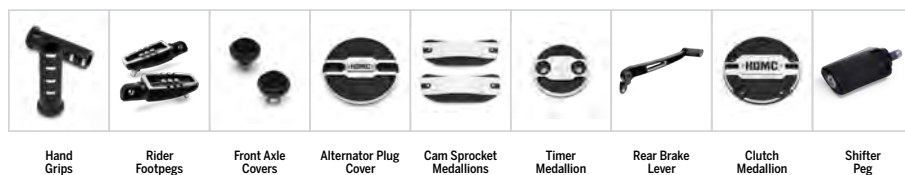

Wild One Package - Sportster® S

Kickstart your customization journey and make it as seamless as possible with the Sportster® S Model Wild One Custom Package from H-D® Genuine Parts & Accessories. Add raw and rugged style. Wild One Collection powertrain and control accessories feature a gleaming black finish with bright machined highlights. The look is powerful.

- Includes: Wild One Collection - Hand Grips and end caps, Rider Footpegs, Rear Brake Lever, Shifter Peg, Cam Sprocket Medallions, Alternator Plug Cover, Clutch Medallion, Timer Medallion, and Front and Rear Axle Nut Covers, and the Mid-Control Kit
- Available exclusively in Dealerships - See your Dealer for details
- Package may include additional components not pictured

Part Number: 50700104

Fits '21-later RH1250S models.