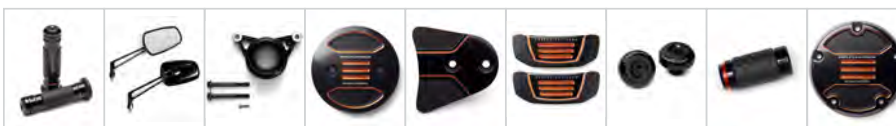

Adversary Hand Grips   Adversary Mirrors   Black Velocity Stack   Alternator Plug Cover   Timer Medallion   Cam Sprocket Medallions   Adversary Hand Grip End Caps   Adversary Shifter Peg   Clutch Medallion

Adversary Package – Nightster™

Kickstart your customization journey and make it as seamless as possible with the Nightster™ model Adversary™ Custom Package from H-D® Genuine Parts & Accessories. Black and orange. A classic color combination applied to forged billet aluminum Adversary Collection accessories for a look that's tight and technical.

- Includes: Adversary Collection - Cam Sprocket Medallions, Clutch Medallion, Timer Medallion, Alternator Plug Cover, Shifter Peg, Mirrors, Hand Grip, Hand Grip End Cap, and a Black Velocity Stack
- Available exclusively in Dealerships – See your Dealer for details
- Package may include additional components not pictured

Part Number: 50700100

Fits '22-later RH975 and RH975S models.